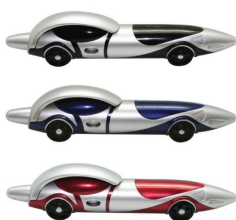

Colors: Black/Red, Black/Pink, Black/Blue

250	500	1000	2500
3.38	3.21	3.13	3.08

3 Color Options

ER936

Race Car Specialty & Novelty Pen

Make your next promotion ZOOM! Wheels on these race car spin. These are not your normal pens...They're cool, fun & unique! These pens will definitely put a smile on your face!

Colors: Blue/Silver, Red/Silver, Black/Silver

250	500	1000	2500
3.38	3.21	3.13	3.08

ER938

Multi-Color Rocket Specialty & Novelty Pen

Writes in 4 colours! This Multicolor Rocket Shaped Pen, a fun and eye-catching writing instrument that's perfect for businesses looking to make a statement.